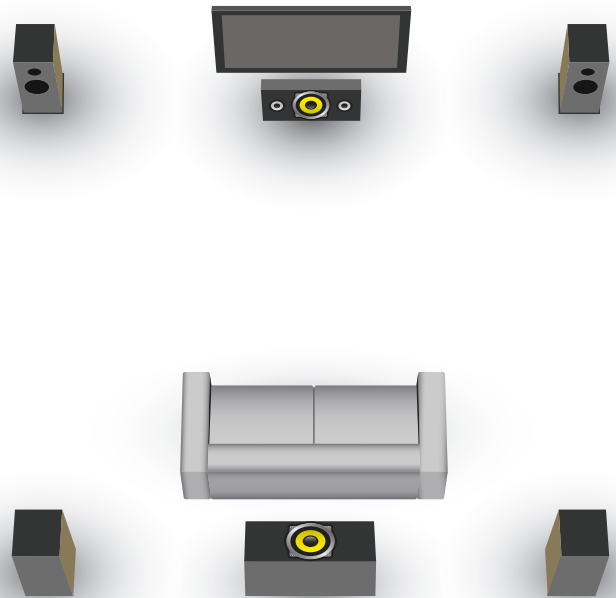

CREATIVE.HOME.cinema

BY MARK BUCKFIELD

At Creative Home Cinema we have produced two exceptional packages that will deliver the complete cinema experience in the comfort of your own home. They have been specially designed so that they are simple to install, easy to use and affordable.

Home Cinema Package

For the ultimate home cinema experience

Flat Screen TV Package

For the best TV experience

Projector

Flat Screen

DVD

Sky/Freeview

AV Amp

Speakers x 5

Subwoofer

Single Remote

Interconnects

Installation

Guarantee

Your package will be professionally installed using the latest technology, enabling you to watch TV or the latest Blu-ray disk in High Definition, complimented by Dolby Digital surround sound, all simply managed by a single remote control.