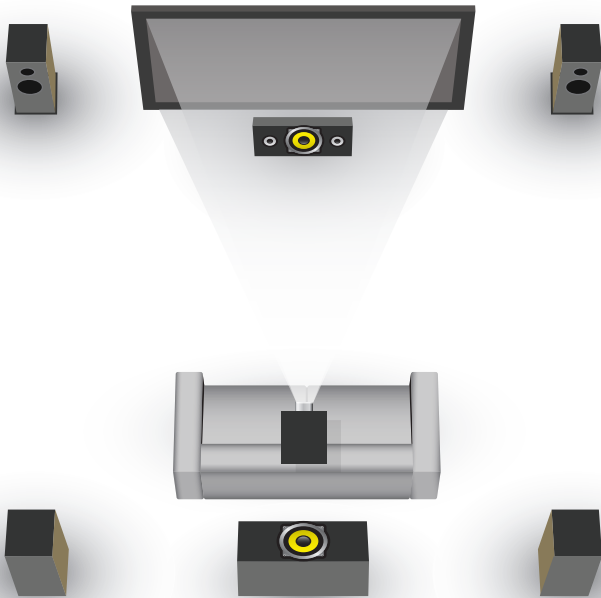

CREATIVE.HOME.cinema

BY MARK BUCKFIELD

At Creative Home Cinema we have produced two exceptional packages that will deliver the complete cinema experience in the comfort of your own home. They have been specially designed so that they are simple to install, easy to use and affordable.

Home Cinema Package

For the ultimate home cinema experience

Flat Screen TV Package

For the best TV experience

Projector

Flat Screen

DVD

Sky/Freeview

AV Amp

Speakers x 5

Subwoofer

Single Remote

Interconnects

Installation

Guarantee

Your package will be professionally installed using the latest technology, enabling you to watch TV or the latest Blu-ray disk in High Definition, complimented by Dolby Digital surround sound, all simply managed by a single remote control.